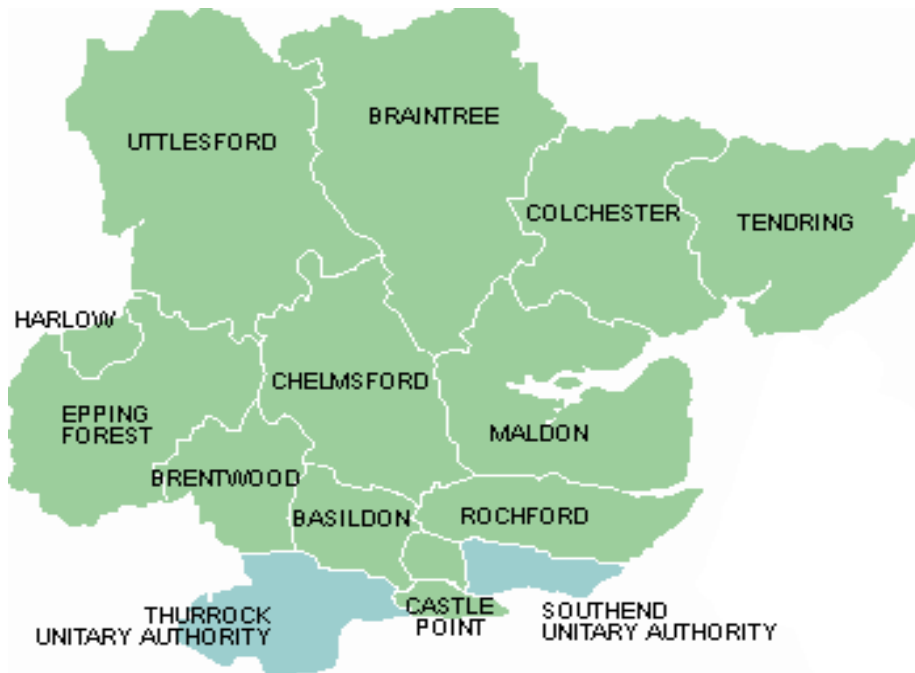

Figure 1 Diagram of the Waste Collection Authorities in Essex

The 12 borough, city, and district councils in Essex¹ are all Waste Collection Authorities (WCA).

They are responsible for:

- Collecting waste and recycling from homes
- On-street recycling banks
- Street cleansing and litter bins
- Clearing fly tips
- Providing waste collection services to local businesses and schools